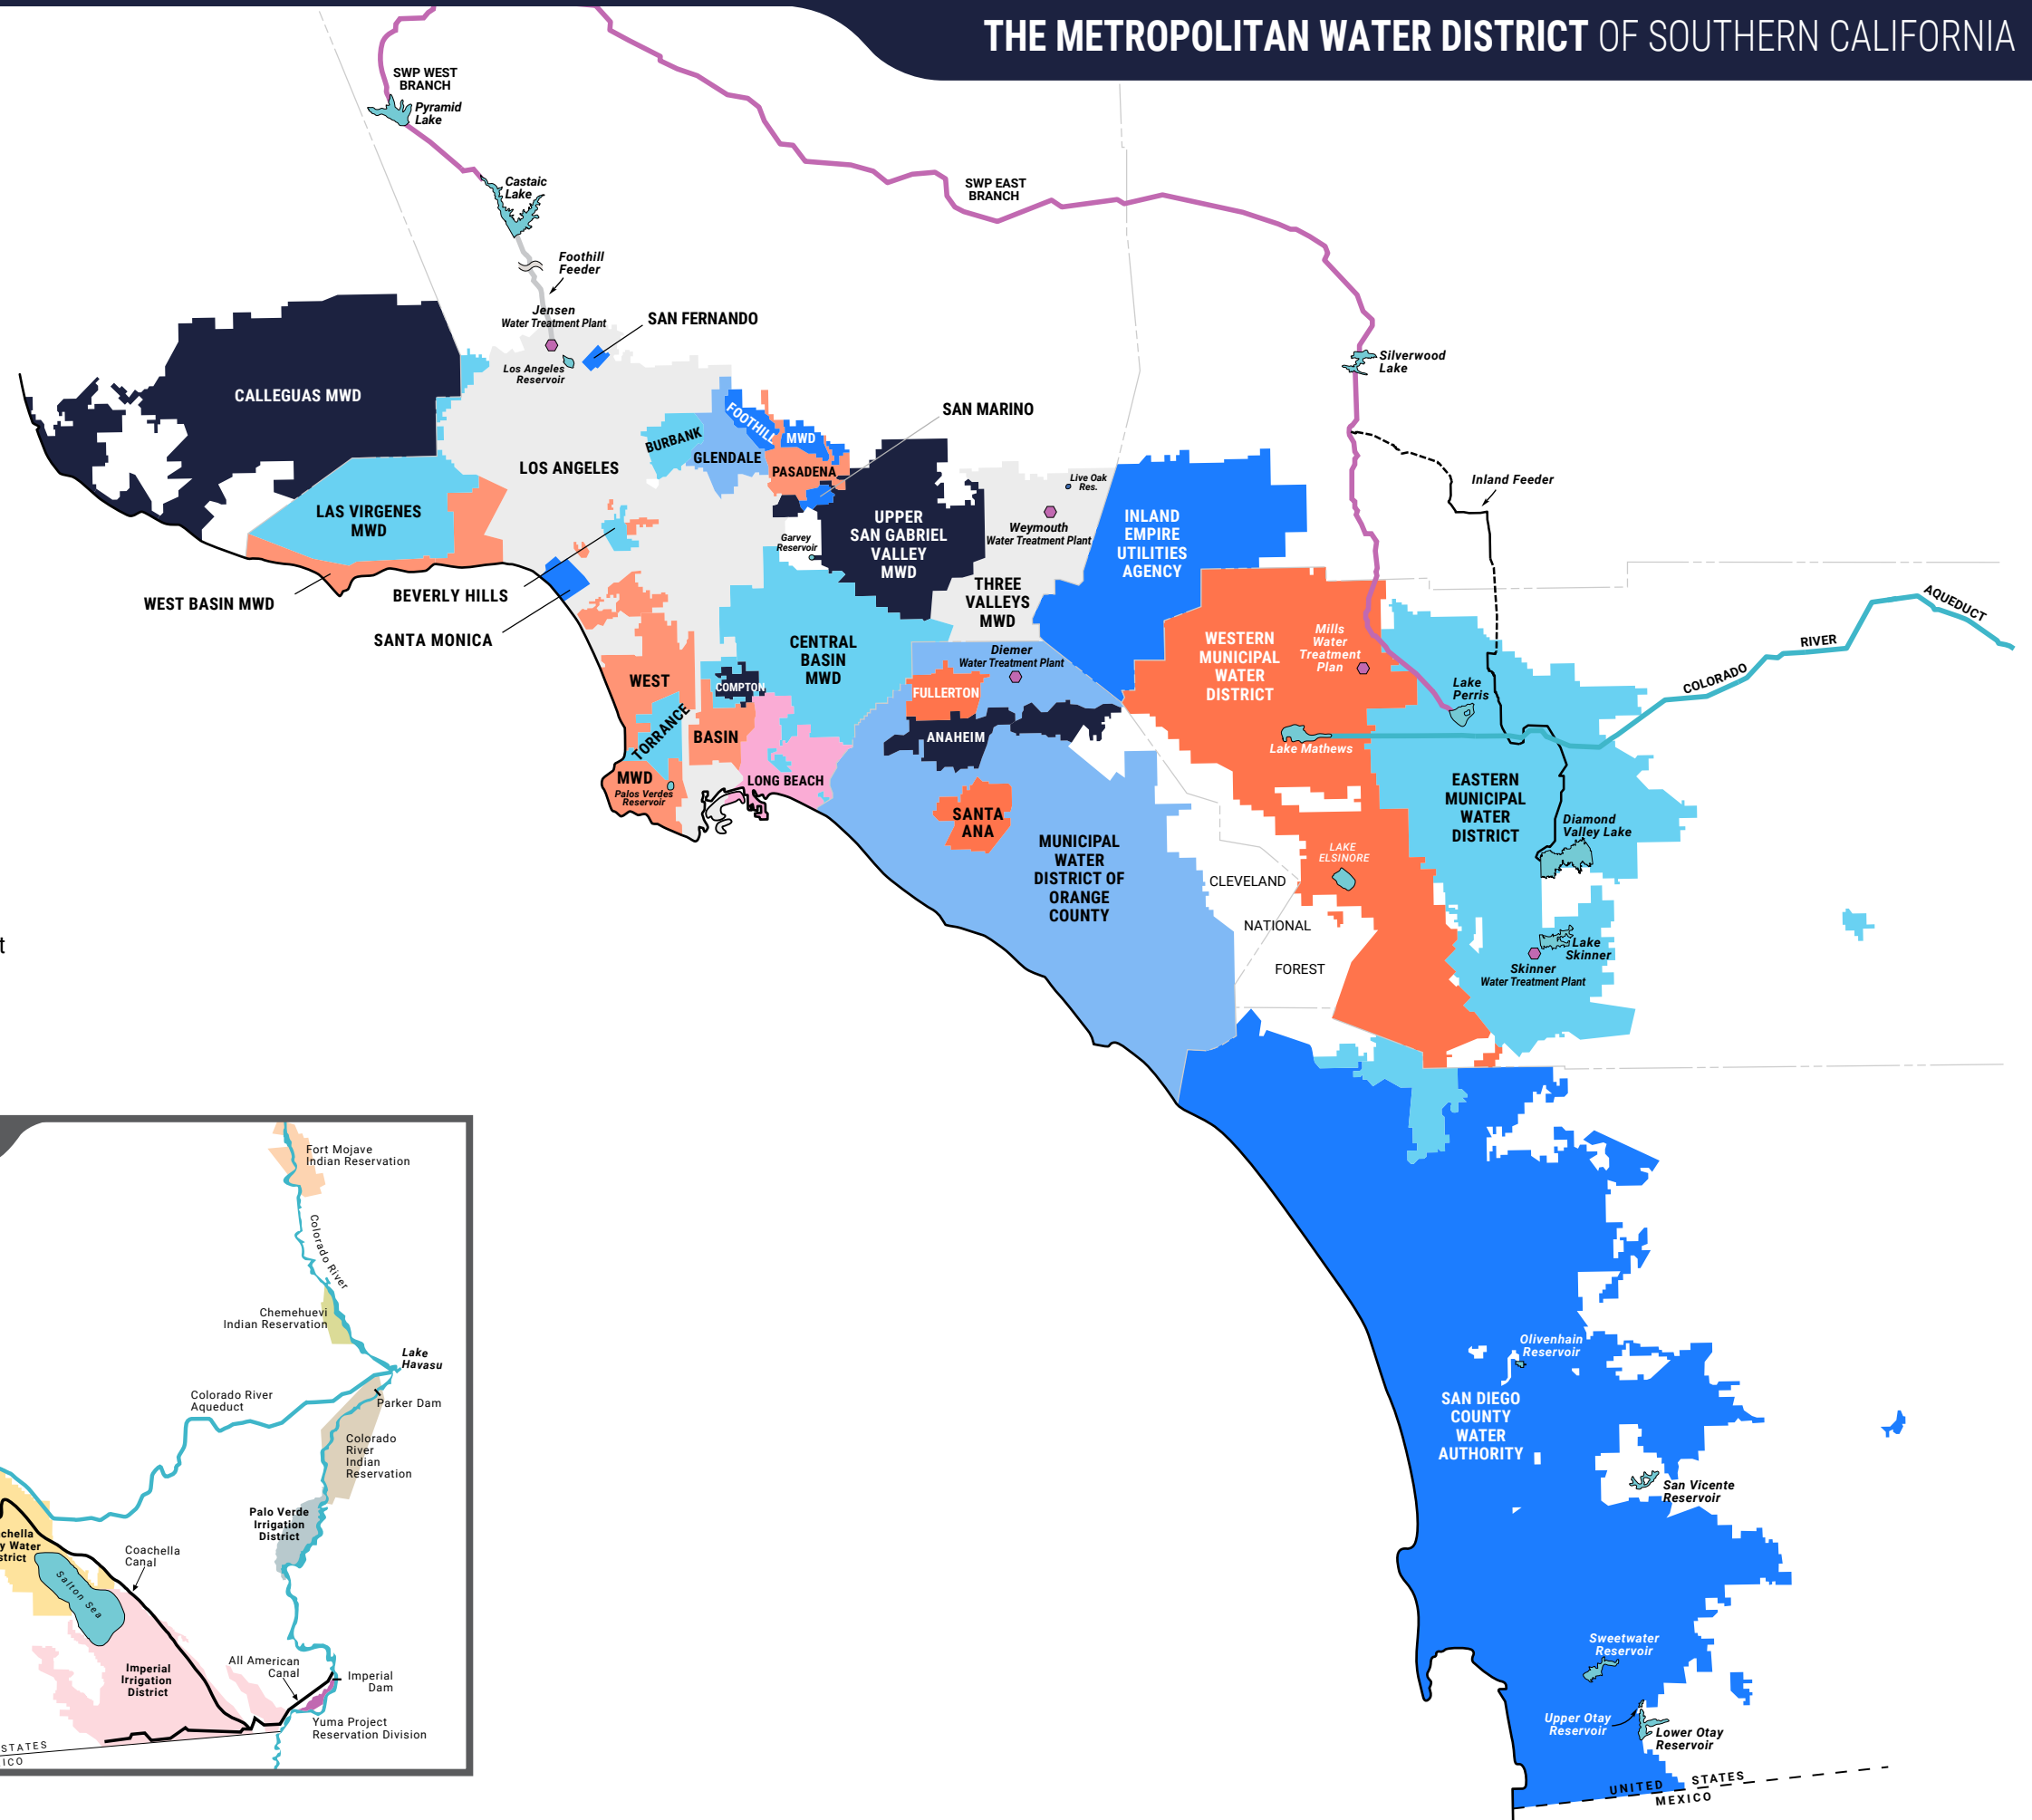

# THE METROPOLITAN WATER DISTRICT OF SOUTHERN CALIFORNIA

### LEGEND

-  Department of Water Resources' California Aqueduct
-  Metropolitan's Colorado River Aqueduct
-  Water Treatment Plants

UNITED STATES  
MEXICO

THE METROPOLITAN WATER DISTRICT  
OF SOUTHERN CALIFORNIA

**Foothill Municipal Water District**

- Altadena
- La Cañada Flintridge
- La Crescenta
- Montrose

**Fullerton**

**Glendale**

**Inland Empire Utilities Agency**

- Chino
- Chino Hills
- Fontana
- Montclair
- Ontario
- Rancho Cucamonga
- Upland

- Rainbow
- Ramona
- Rancho San Diego
- Rancho Santa Fe
- San Diego
- San Marcos
- Santee
- Solana Beach
- Spring Valley
- Valley Center
- Vista

**San Fernando**

**San Marino**

**Santa Ana**

**Santa Monica**