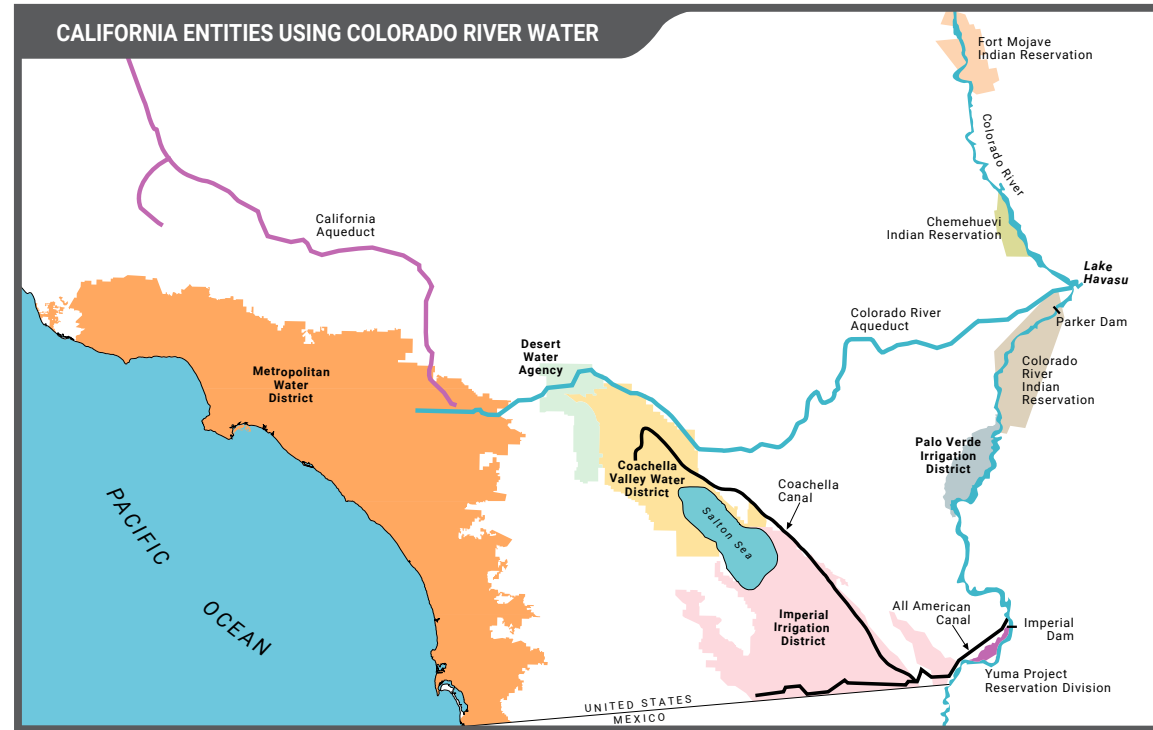

# THE METROPOLITAN WATER DISTRICT OF SOUTHERN CALIFORNIA

### LEGEND

-  Department of Water Resources' California Aqueduct
-  Metropolitan's Colorado River Aqueduct
-  Water Treatment Plants

UNITED STATES  
MEXICO

THE METROPOLITAN WATER DISTRICT  
OF SOUTHERN CALIFORNIA

- Rainbow
- Ramona
- Rancho San Diego
- Rancho Santa Fe
- San Diego
- San Marcos
- Santee
- Solana Beach
- Spring Valley
- Valley Center
- Vista

**San Fernando**

**San Marino**

**Santa Ana**

**Santa Monica**