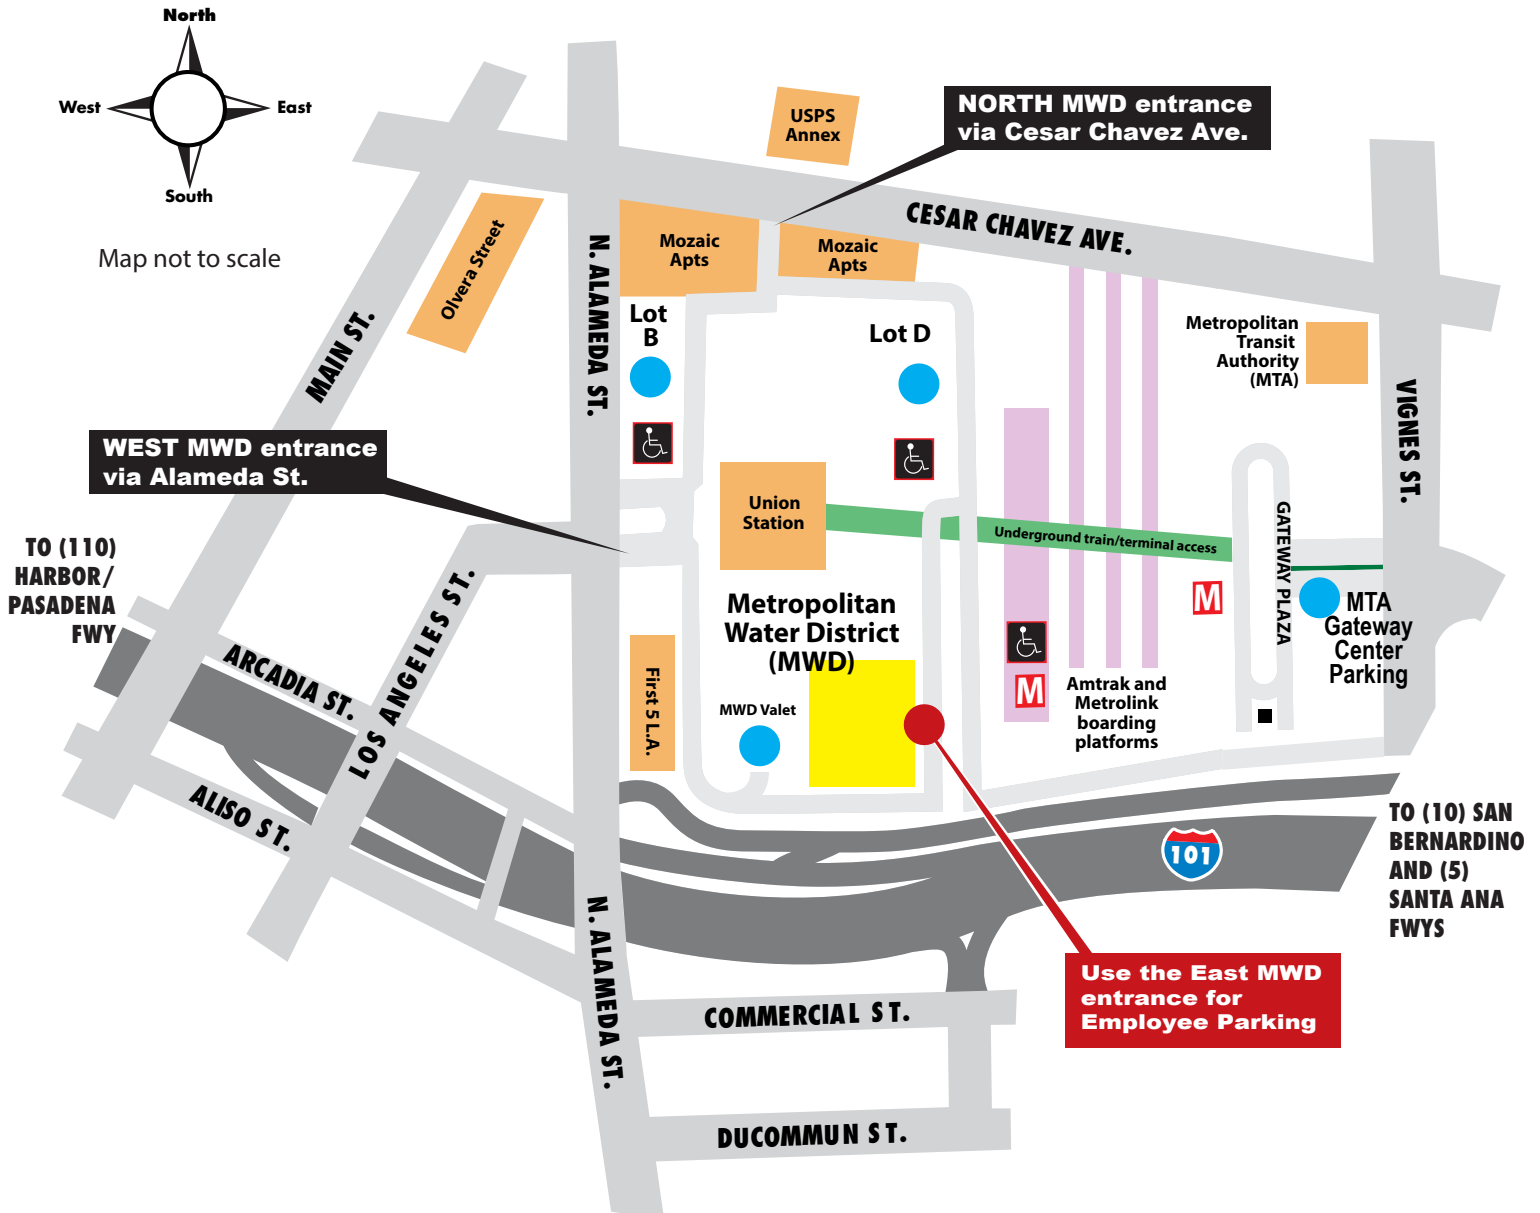

VISITOR PARKING GUIDE

Metropolitan Water District of Southern California

700 North Alameda Street, Los Angeles, CA 90012
(213) 217-6000

- Public Parking:** MTA Gateway Center Parking, 1 Gateway Plaza, 24 hours - 7 days. \$2.00 each 15 minutes - \$8.00 max.
- MWD Valet, 700 N. Alameda Street, M-F 8am - 5pm. \$8.00 first hour - \$20.00 max.
- ABM Parking Services, (Lots B & D), 800 N. Alameda Street, 24 hours - 7 days. \$2.00 each 15 minutes - \$16.00 max.