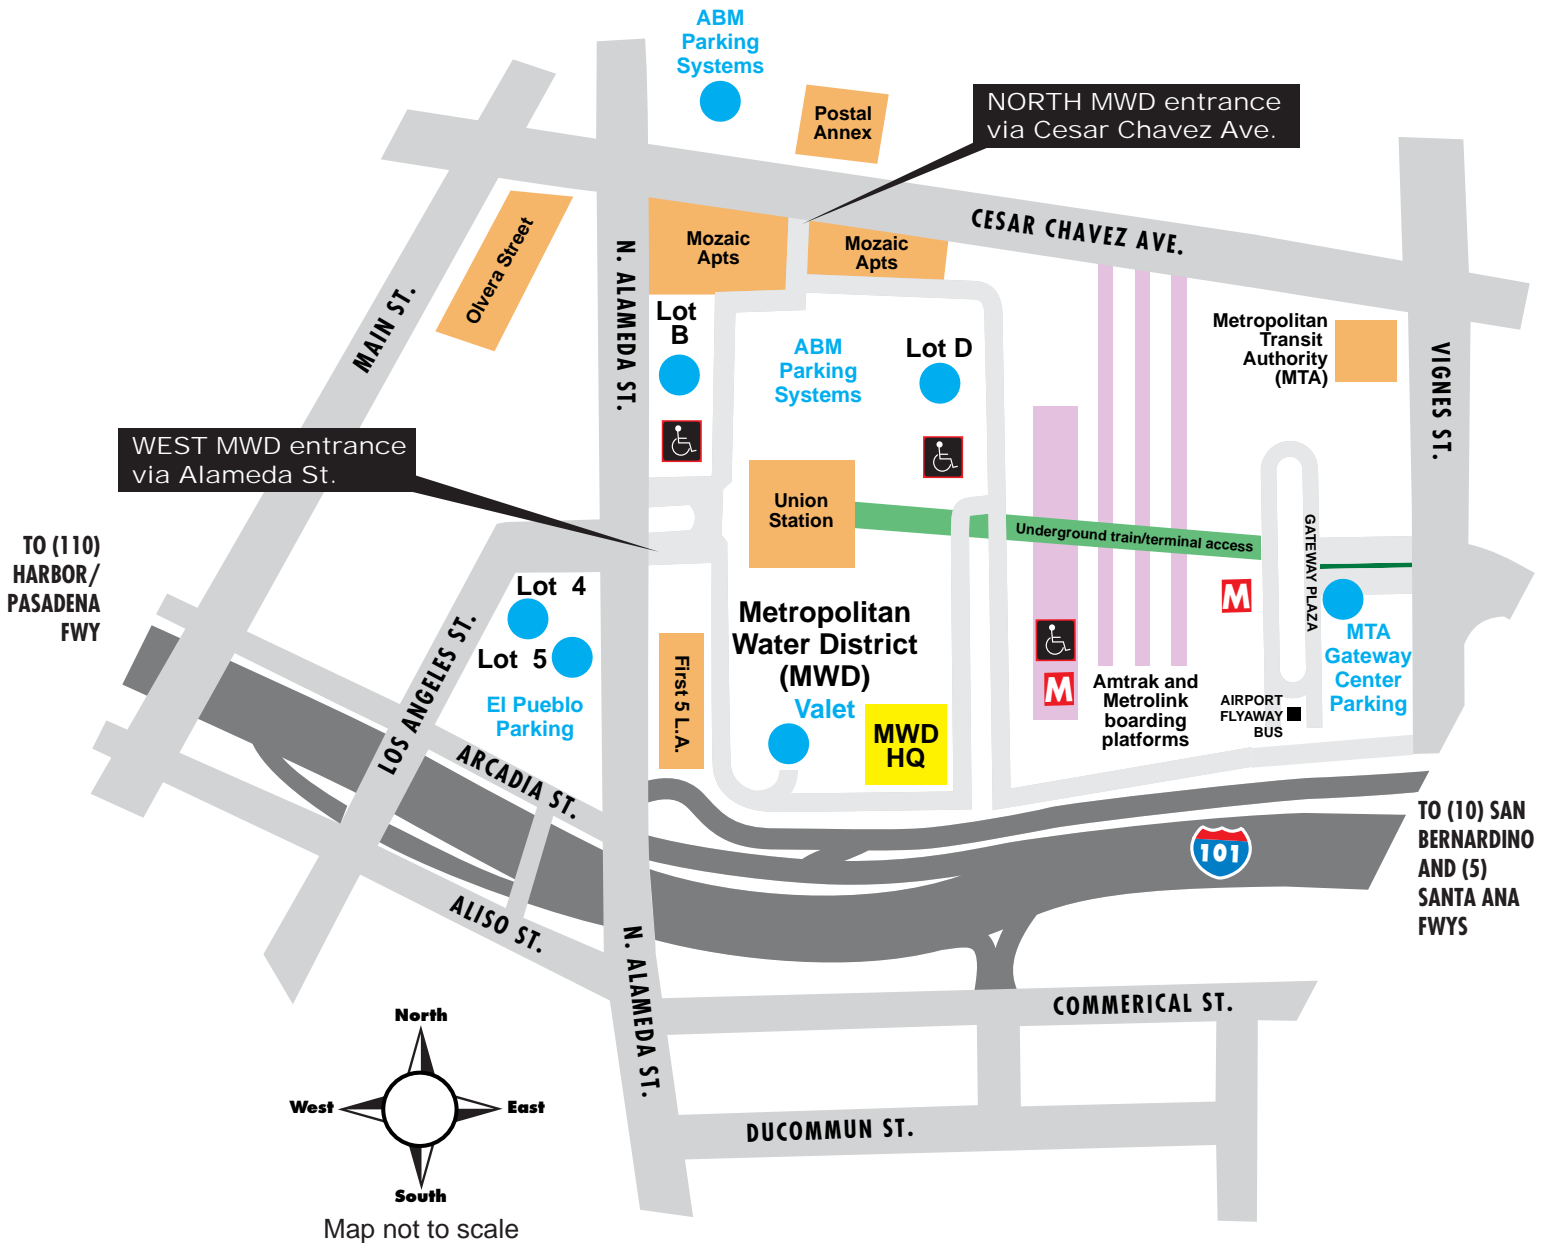

VISITOR PARKING GUIDE

Metropolitan Water District of Southern California

700 North Alameda Street, Los Angeles, CA 90012
(213) 217-6000

- Public Parking:** MTA Gateway Center Parking (\$6), 1 Gateway Plaza, 24 hours - 7 days
- MWD Valet (\$20), 700 N. Alameda Street, M-F 8am - 5pm
- ABM Parking Services, (Lots B & D), 800 N. Alameda Street, 24 hours - 7 days
- El Pueblo Parking (Lot 4 & 5), 711 N. Alameda Street, and 426 N. Los Angeles St. M-F 5:30am - 3:45pm, Sat & Sun times vary
- ABM Parking Services, 900 N. Alameda Street, M-F 8:30am - 5:30pm, Sat & Sun times vary